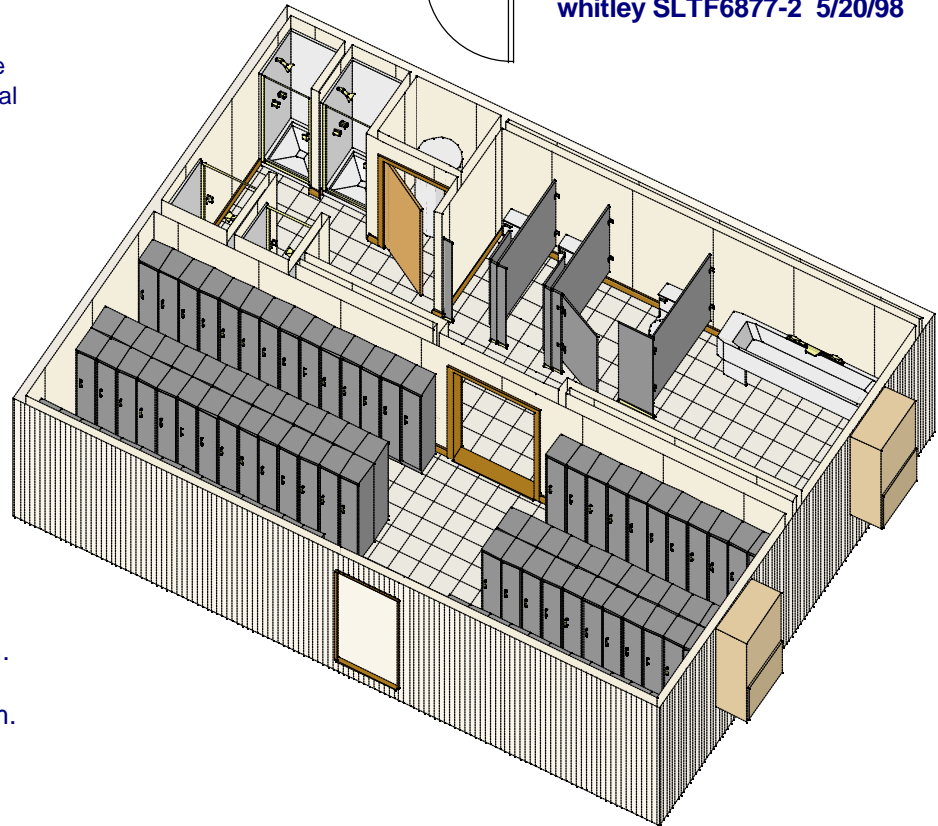

# Shower-Locker-Toilet facilities

Whitley Model SLTF - 6877-2

whitley SLTF6877-2 5/20/98

Photos are for illustration - see model # specifications for actual items and finishes..

See our web site  
([www.whitleyman.com](http://www.whitleyman.com)) for:

- additional floor plans.
- specifications.
- installation information.
- interior and exterior finishes.
- loan calculator.
- photos and floor plans album.
- other information regarding modular buildings.