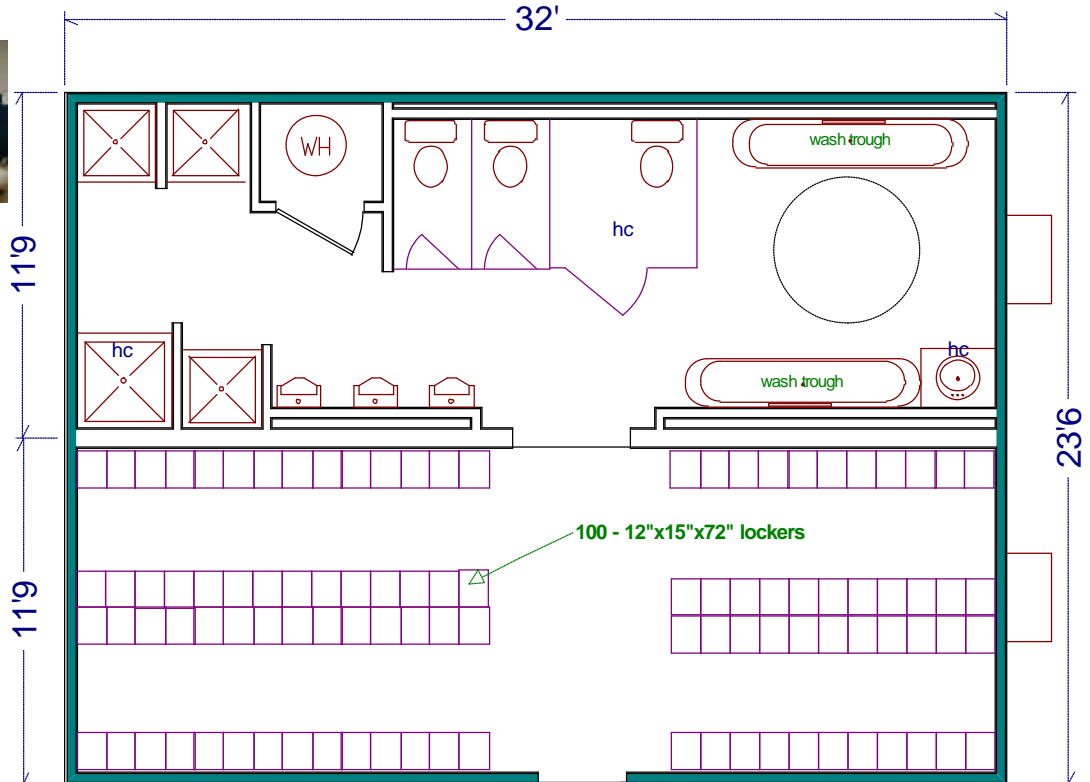

# Shower-Locker-Toilet facilities

Whitley Model SLTF - 6877-2

whitley SLTF6877-2 5/20/98

Photos are for illustration - see model # specifications for actual items and finishes..

See our web site  
([www.whitleyman.com](http://www.whitleyman.com)) for: