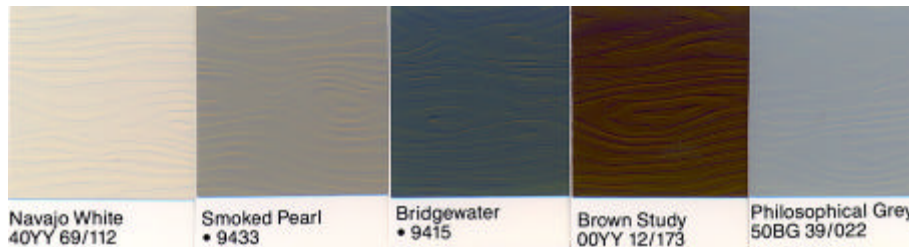

T 1-11 Pattern:

Duratemp

(5/8 plywood with MDO face)

Hardie Panel

(7/16 cement board)

Navajo White
40YY 69/112

Smoked Pearl
• 9433

Bridgewater
• 9415