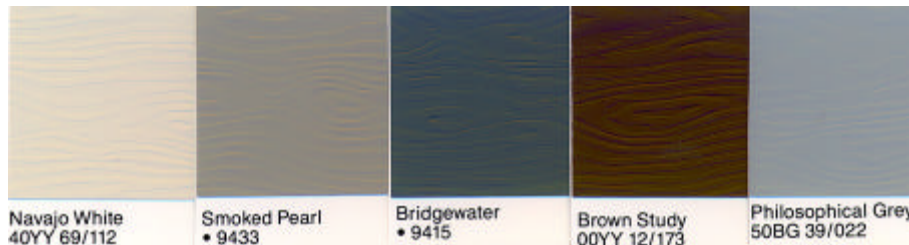

T 1-11 Pattern:

Duratemp

(5/8 plywood with MDO face)

Hardie Panel

(7/16 cement board)

Navajo White
40YY 69/112

Smoked Pearl
• 9433

Bridgewater
• 9415