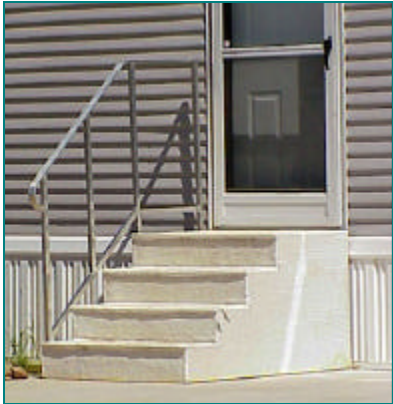

# STEPS - RAMPS - DECKS

whitley 2-00

**WHITLEY MFG.**

201 W. First St.  
South Whitley IN 46787  
Phone 260-723-5131  
Fax 260-723-6949  
E-Mail <whitley@whitleyman.com>  
Internet <<http://www.whitleyman.com>>

Whitley offers a variety to steps, ramps and decks to compliment your buildings. Whether to conform with ADA requirements or to give your building a more interesting look, Whitley can meet your expectations.