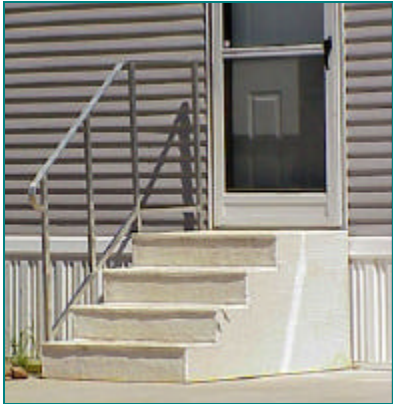

STEPS - RAMPS - DECKS

whitley 2-00

WHITLEY MFG.

201 W. First St.
South Whitley IN 46787
Phone 260-723-5131
Fax 260-723-6949
E-Mail <whitley@whitleyman.com>
Internet <http://www.whitleyman.com>

Whitley offers a variety to steps, ramps and decks to compliment your buildings. Whether to conform with ADA requirements or to give your building a more interesting look, Whitley can meet your expectations.