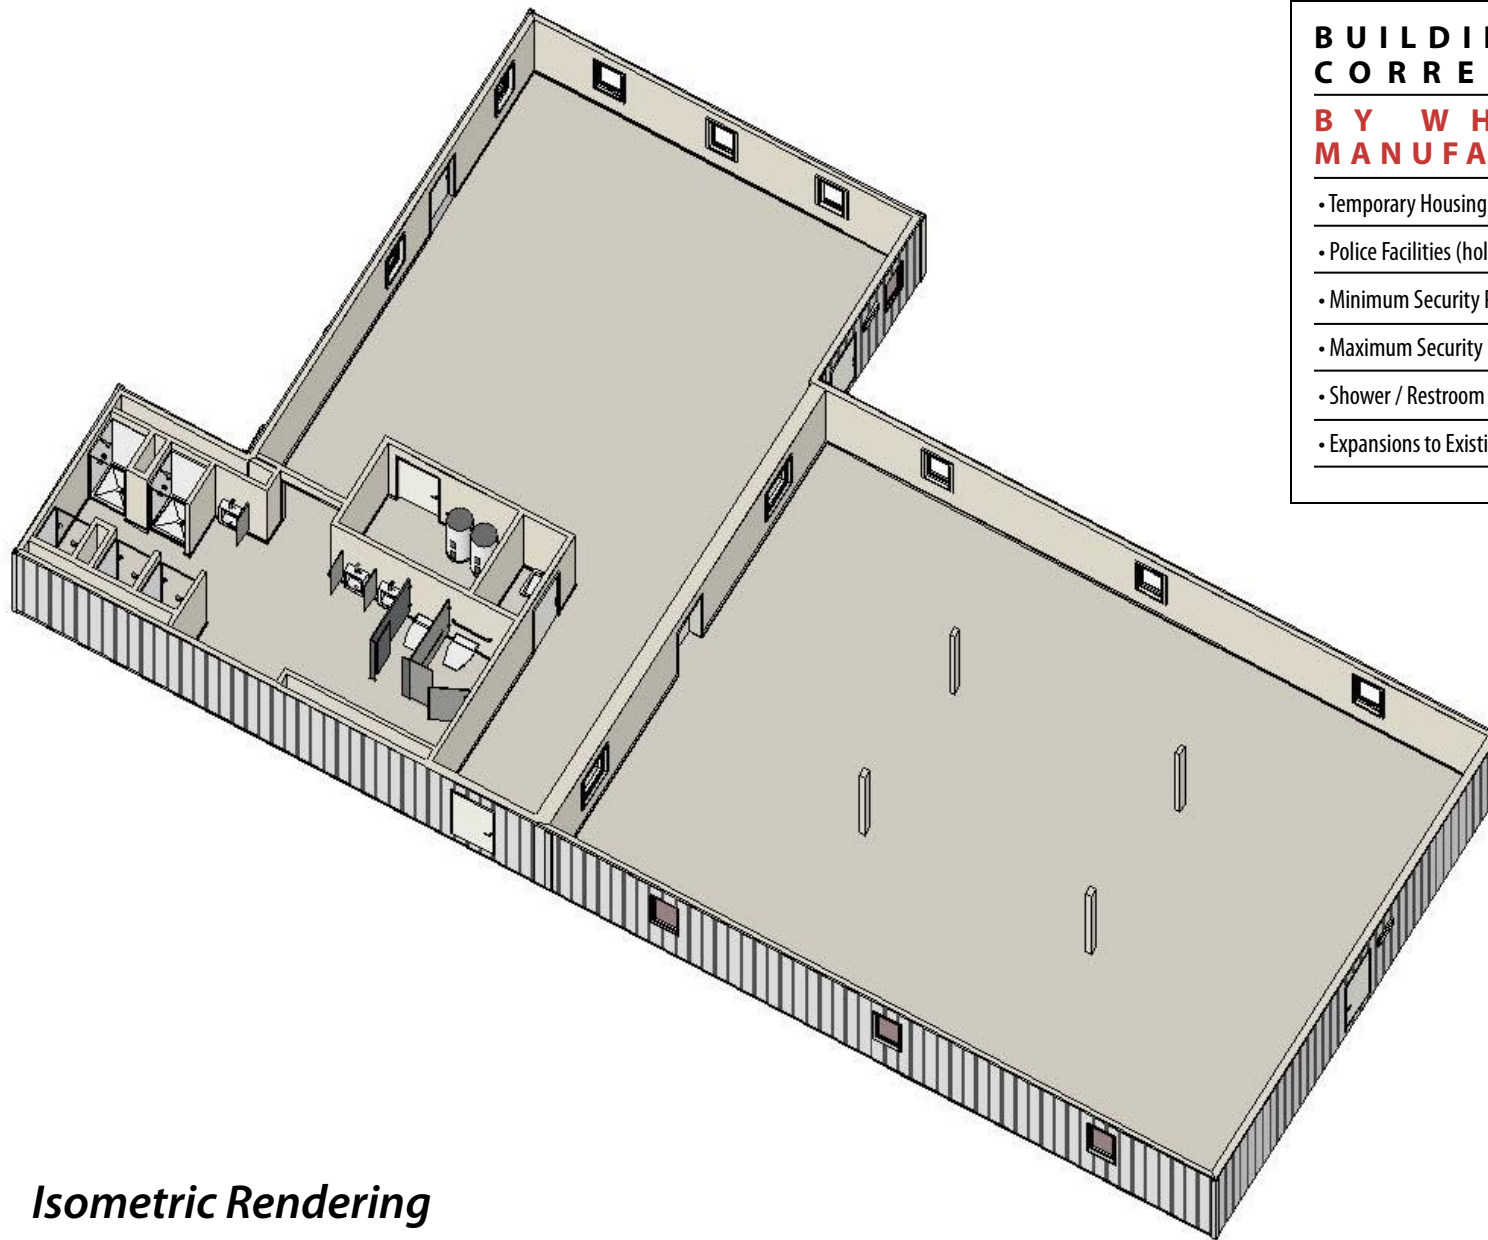

SECURITY TYPE	BLDG. TYPE	BLDG. USE	SPECIAL FACILITIES	SQ. FOOTAGE
<b>med. security</b>	<b>correctional dorm</b>	acomodates inmates with sleeping quarters, restrooms / showers and dayspace.	<b>open dormitory space • 5 shower area</b>	<i>appx.</i> <b>3,600</b>

**BUILDINGS FOR CORRECTIONS**  
BY WHITLEY MANUFACTURING

- Police facilities (stations w/ holding cells)
- Temporary Correctional Housing
- Min. Security Permanent Buildings
- Medium Security Permanent Buildings
- Shower / Locker Facilities
- Expansions to Existing Facilities