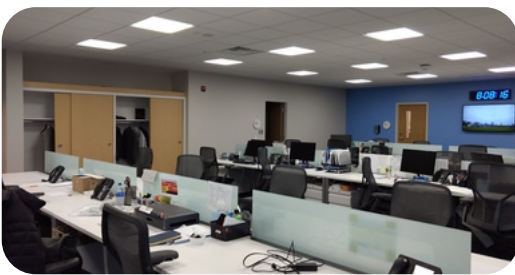

NYCFC Offices & Training Center
Orangeburg, New York

Whitley Manufacturing demonstrated its innovative prowess by conceptualizing and constructing a state-of-the-art office and training center for the MLS soccer team, New York City Football Club (NYCFC), in Orangeburg, NY. Employing the efficiency and flexibility of modular construction, Whitley designed a facility tailored to the unique needs of a professional soccer team. The office and training center seamlessly integrated modern amenities, cutting-edge technology, and functional spaces, showcasing Whitley's commitment to quality and functionality.

Building Features

Whitley Manufacturing showcased its innovation in the creation of a cutting-edge office and training center for the New York City Football Club (NYCFC), a major league soccer team, located in Orangeburg, NY. Spanning an impressive 22,000 square feet, the facility stands out for its utilization of modular construction, employing 50 distinct modules in its design. Through this modular approach, Whitley crafted a facility that precisely caters to the unique requirements of a professional soccer team, emphasizing efficiency and adaptability.