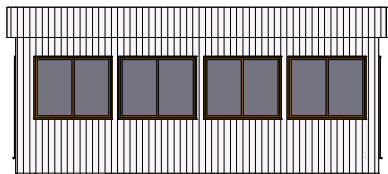

Press Boxes - Buildings

Whitley Model PB- 248, 192 Ft.Sq.

Photos are for illustration - see model # specifications for actual items and finishes..

See our web site
(www.whitleyman.com) for:

- additional floor plans.
- specifications.
- installation information.
- interior and exterior finishes.
- loan calculator.
- photos and floor plans album.
- other information regarding modular buildings.