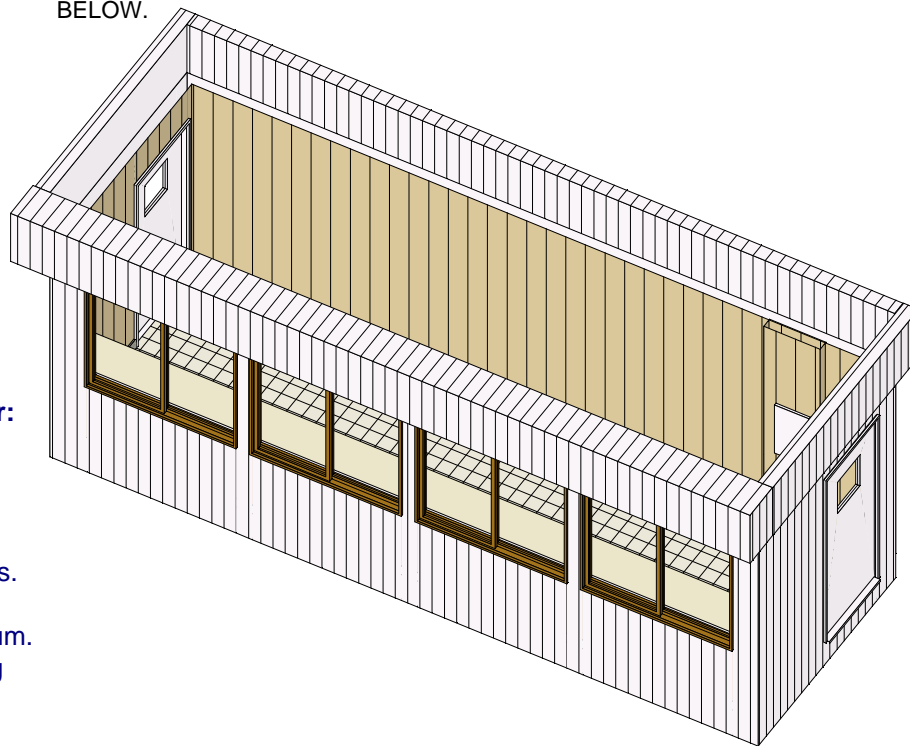

Press Boxes - Buildings

Whitley Model PB- 248, 192 Ft.Sq.

Photos are for illustration - see model # specifications for actual items and finishes..

See our web site
(www.whitleyman.com) for:

- additional floor plans.
- specifications.
- installation information.
- interior and exterior finishes.
- loan calculator.
- photos and floor plans album.
- other information regarding modular buildings.