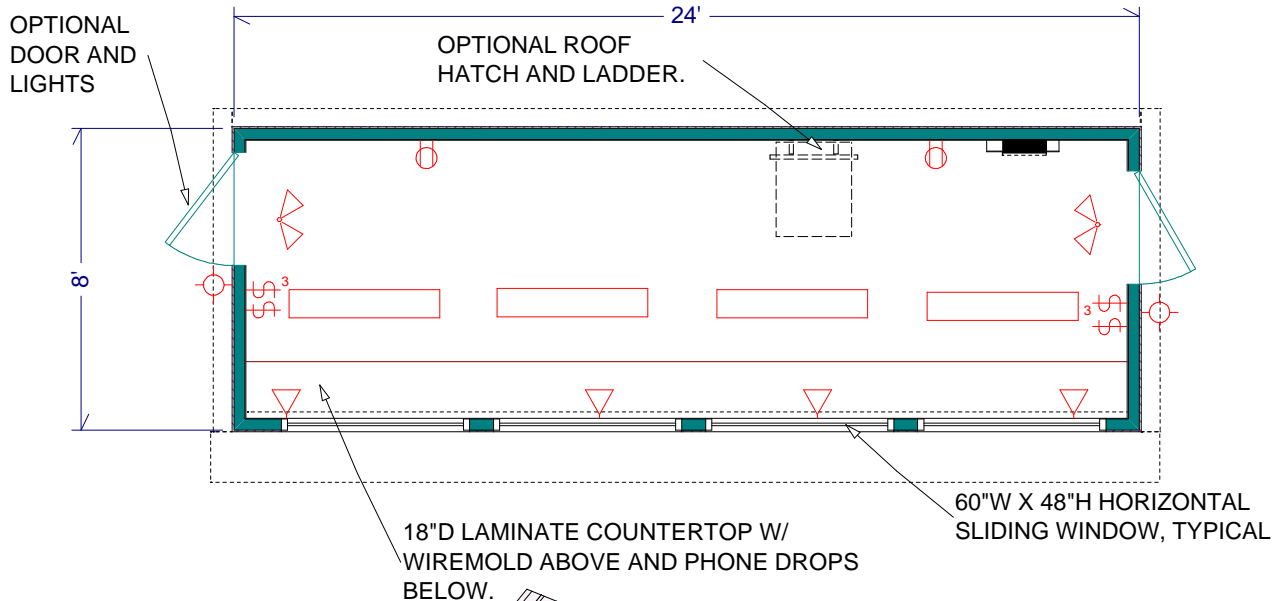

Press Boxes - Buildings

Whitley Model PB- 248, 192 Ft.Sq.

Photos are for illustration - see model # specifications for actual items and finishes..

See our web site
(www.whitleyman.com) for:

- additional floor plans.
- specifications.
- installation information.
- interior and exterior finishes.
- loan calculator.
- photos and floor plans album.
- other information regarding modular buildings.