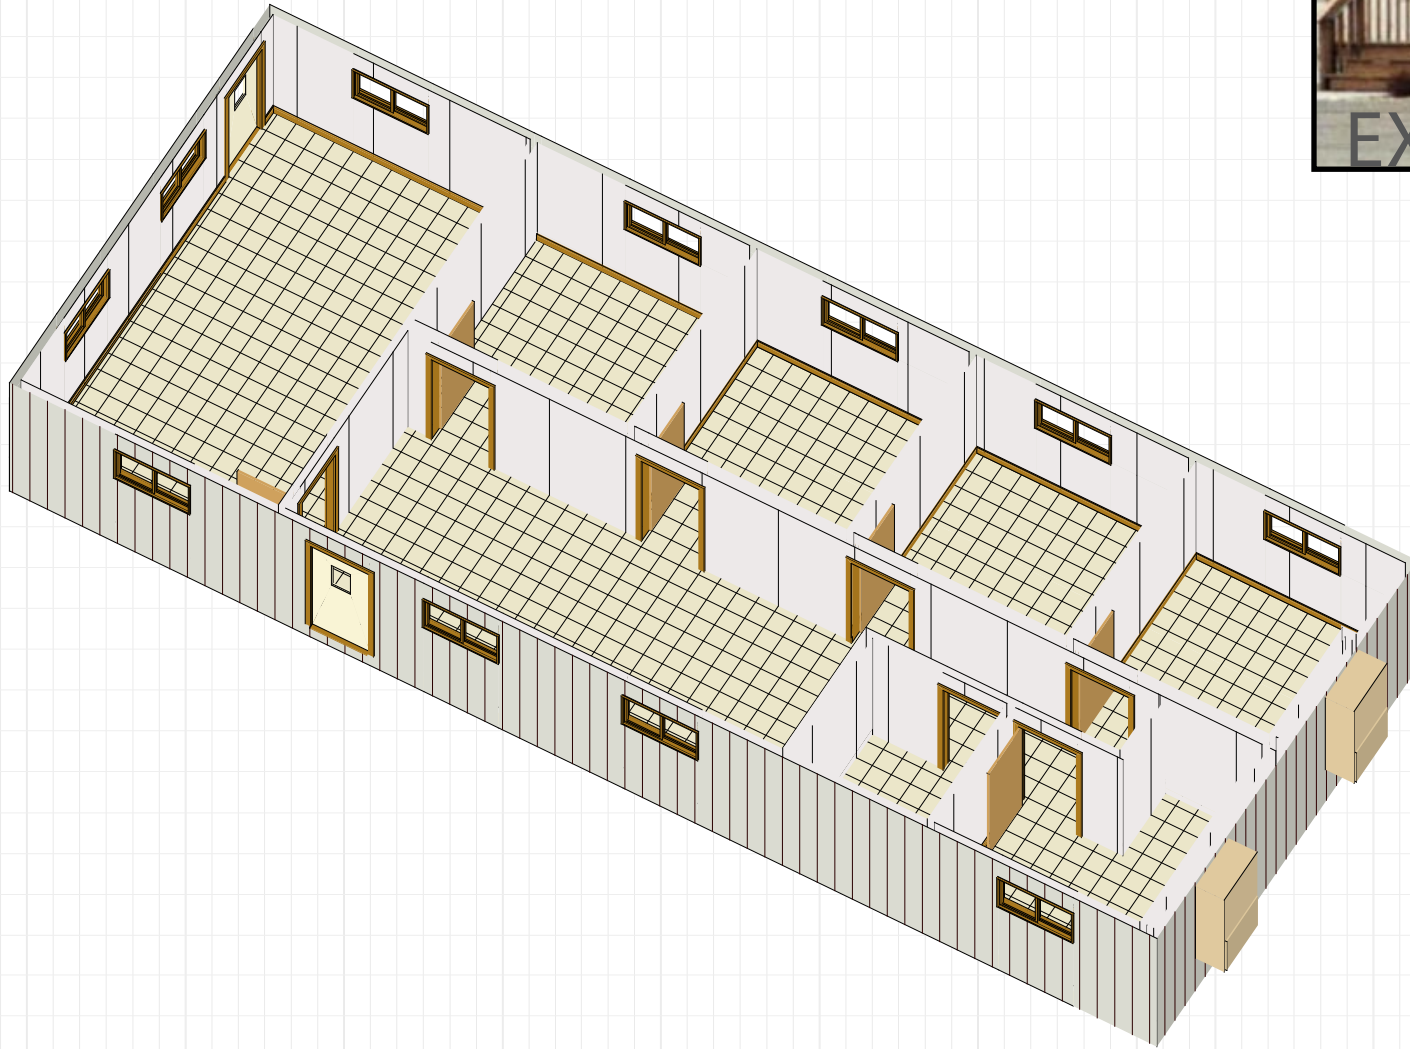

- Innovative design & materials for office space.
- Maximize productivity by minimizing construction timelines.
- Durable finishes allow for easy maintenance.
- Flexibility for future expansion and / or relocation.

BENEFITS

*NOTE: Some site-built elements may be shown.
These are constructed on-site by others.*

Venture series
Whitley Mfg. • (260) 723-5131 • www.whitleyman.com