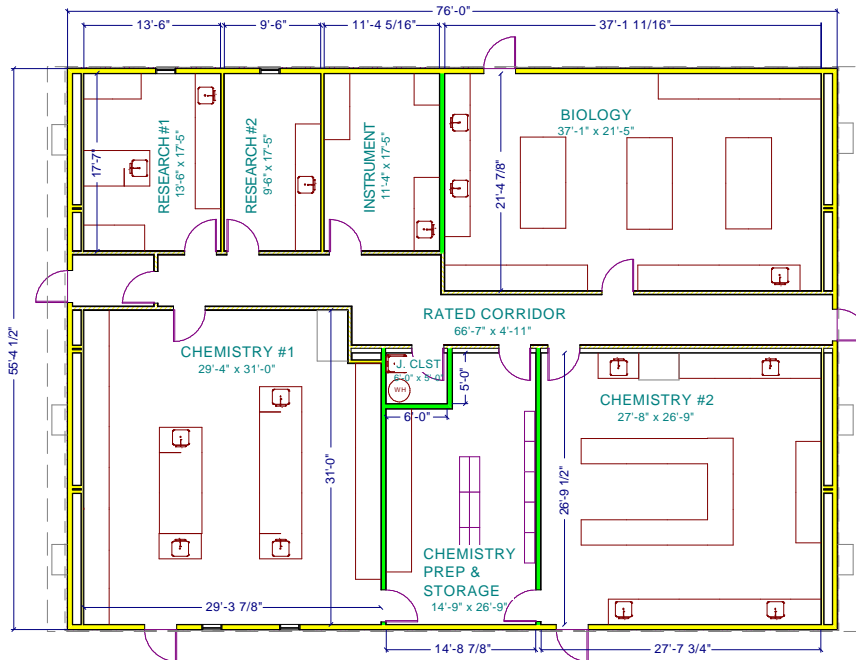

Model # MB-3444-5

LABORATORY BUILDINGS

whitley 12/03

Photos are for illustration - see model # specifications for actual items and finishes..

whitley MB-3444-5
BUILDING AREA
4208 sq ft

201 W. First St.
South Whitley IN 46787
Phone 260-723-5131
Fax 260-723-6949
E-Mail <whitley@whitleyman.com>
Internet <<http://www.whitleyman.com>>

Whitley—Model MB-3444-5

South Whitley IN Marysville WA, Rochester, IN