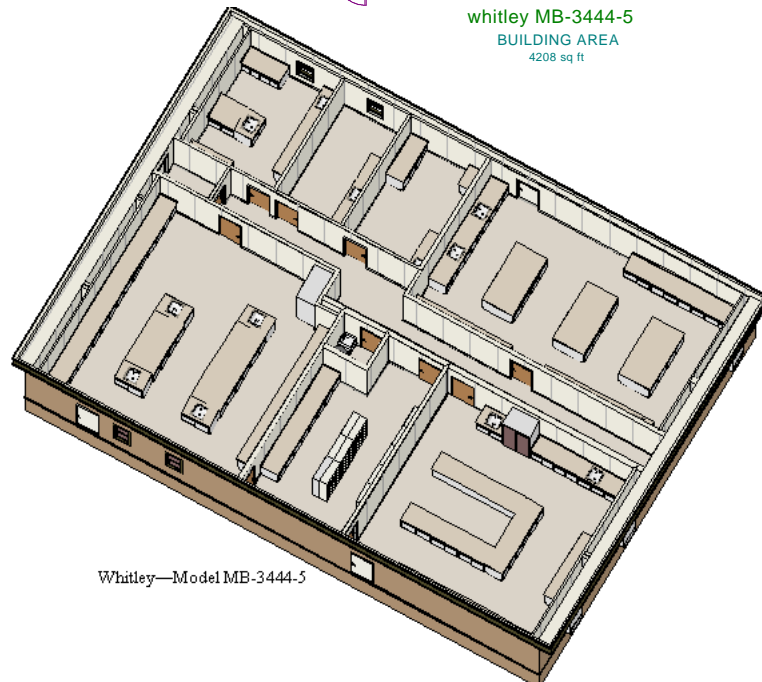

Model # MB-3444-5

LABORATORY BUILDINGS

whitley 12/03

Photos are for illustration - see model # specifications for actual items and finishes..

whitley MB-3444-5
BUILDING AREA
4208 sq ft

201 W. First St.
South Whitley IN 46787
Phone 260-723-5131
Fax 260-723-6949
E-Mail <whitley@whitleyman.com>
Internet <<http://www.whitleyman.com>>

Whitley—Model MB-3444-5

South Whitley IN Marysville WA, Rochester, IN